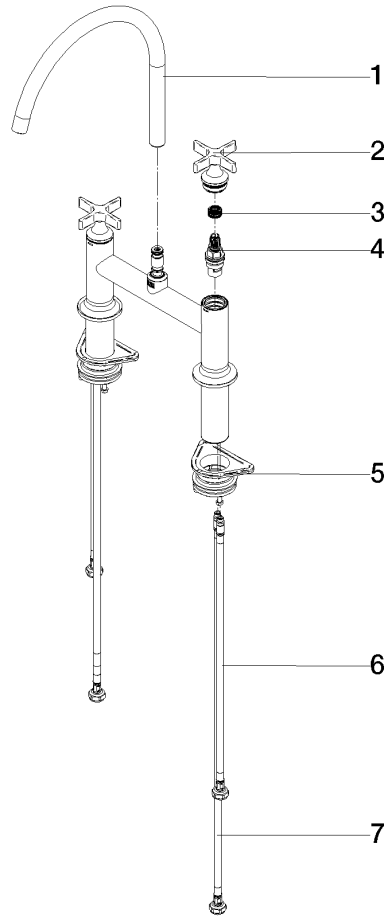

19 825 809

- 241mm projection
- pivotable spout 360°
- air-enriched flow
- max. flow 7 l/min at 3 bar flow pressure
- lead-free
- This product can help a building meet the requirements of Green Building Rating Systems, e.g. LEED®, BREEAM®, DGNB

	Chrome	19 825 809-00
	Brushed Platinum	19 825 809-06
	Platinum	19 825 809-08
	Durabronze (23kt Gold)	19 825 809-09
	Dark Chrome	19 825 809-19
	Brushed Durabronze (23kt Gold)	19 825 809-28
	Matte Black	19 825 809-33
	Brushed Champagne (22kt Gold)	19 825 809-46
	Champagne (22kt Gold)	19 825 809-47
	Brushed Chrome	19 825 809-93
	Brushed Dark Platinum	19 825 809-99

Recommended miscellaneous

VAIA Dispenser with rosette - Chrome 82 434 809-00

19 825 809

Flow rate chart

Certificates

LGA_38632.

19 825 809

Spare parts list

No.	Item Number	Name	Quantity used	Delivery time
1	90 28 22 396 00-00	spout	1	10
2	90 20 80 036 00-00	handle	2	-
Spare part can no longer be ordered, please order the replacement item				
3	90 12 12 232 00 90	fixing cap	2	2
4	90 90 03 131 00 90	top	2	2
5	04 30 11 040 00 90	fixing set	2	2
6	04 30 04 100 00 90	hose	2	2
7	04 30 04 101 00 90	hose	2	2