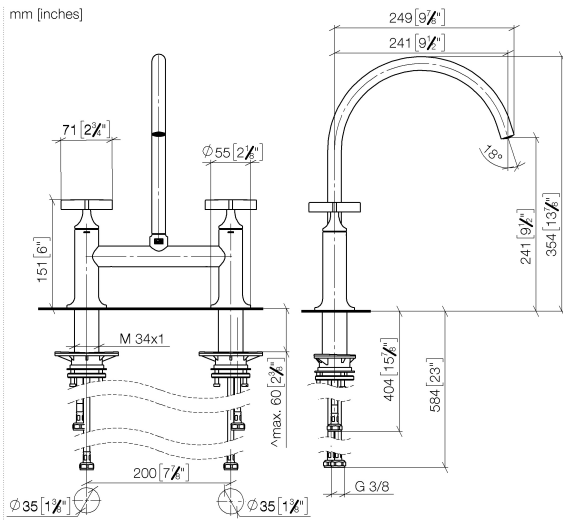

19 825 809

- 241mm projection
- pivotable spout 360°
- air-enriched flow
- max. flow 7 l/min at 3 bar flow pressure
- lead-free
- This product can help a building meet the requirements of Green Building Rating Systems, e.g. LEED®, BREEAM®, DGNB

Recommended miscellaneous

VAIA Dispenser with rosette - Chrome 82 434 809-00

19 825 809

Flow rate chart

Certificates

LGA_38632.

19 825 809

Spare parts list

No.	Item Number	Name	Quantity used	Delivery time
1	90 28 22 396 00-00	spout	1	10
2	90 20 80 036 00-00	handle	2	-
Spare part can no longer be ordered, please order the replacement item				
3	90 12 12 232 00 90	fixing cap	2	2
4	90 90 03 131 00 90	top	2	2
5	04 30 11 040 00 90	fixing set	2	2
6	04 30 04 100 00 90	hose	2	2
7	04 30 04 101 00 90	hose	2	2